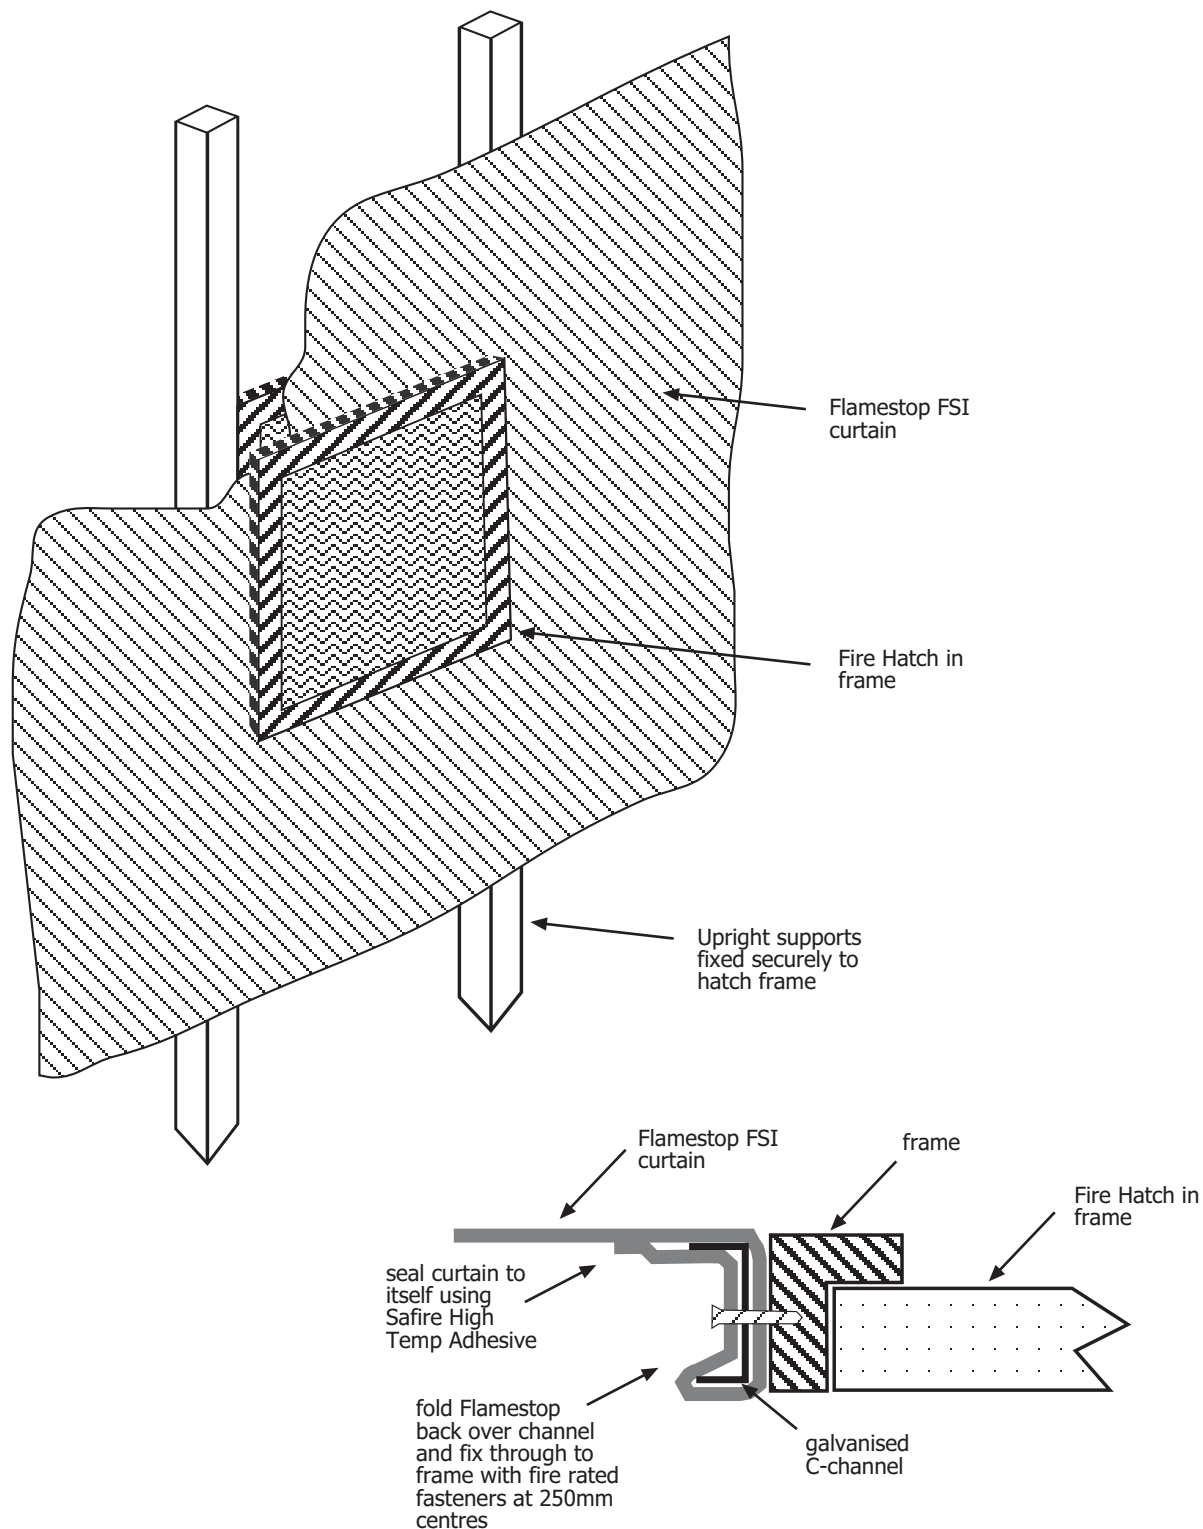

FLAMESTOP FSI - fire hatch penetration detail

Fireus Ltd.

Unit 6 Thetis Road, Lune Industrial Estate, Lancaster, LA1 5QP

Tel. 01524 388898 | Fax. 01524 383724 | Email. info@fireus.co.uk | Web. www.fireus.co.uk