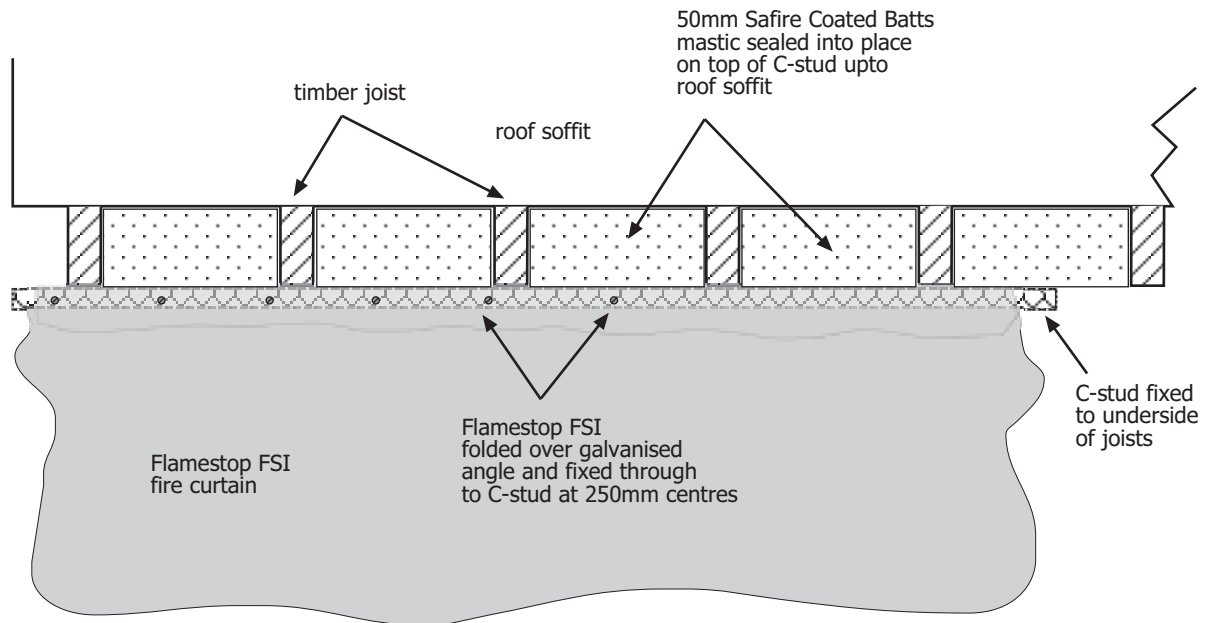

FLAMESTOP FSI - detail for fixing upto roof soffit and timber joists

Fireus Ltd.

Unit 6 Thetis Road, Lune Industrial Estate, Lancaster, LA1 5QP

Tel. 01524 388898 | Fax. 01524 383724 | Email. info@fireus.co.uk | Web. www.fireus.co.uk