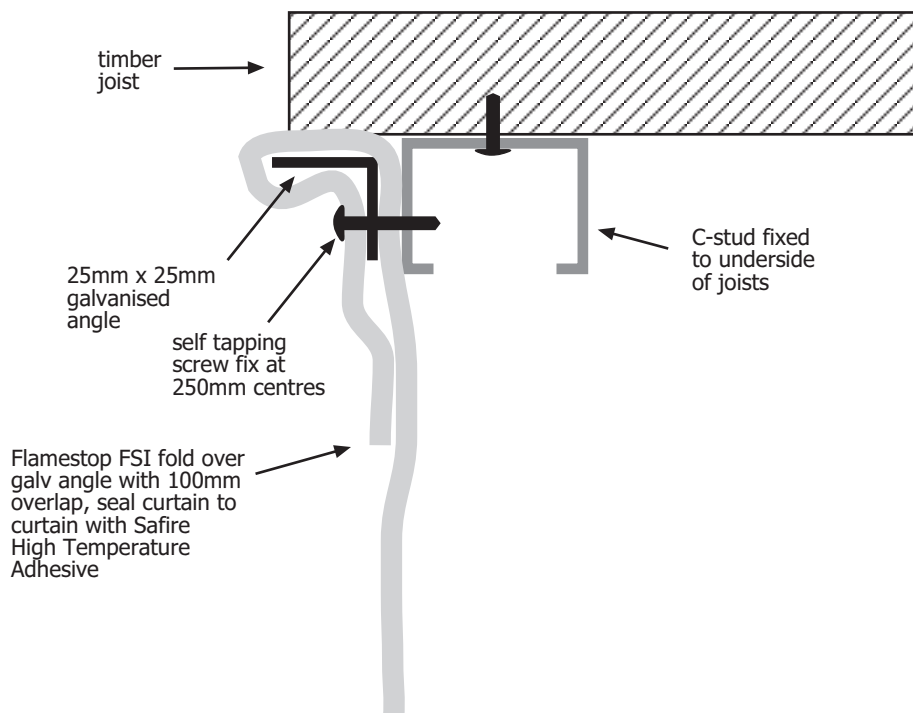

FLAMESTOP FSI - detail for fixing upto roof soffit and timber joists

Fireus Ltd.

Unit 6 Thetis Road, Lune Industrial Estate, Lancaster, LA1 5QP

Tel. 01524 388898 | Fax. 01524 383724 | Email. info@fireus.co.uk | Web. www.fireus.co.uk