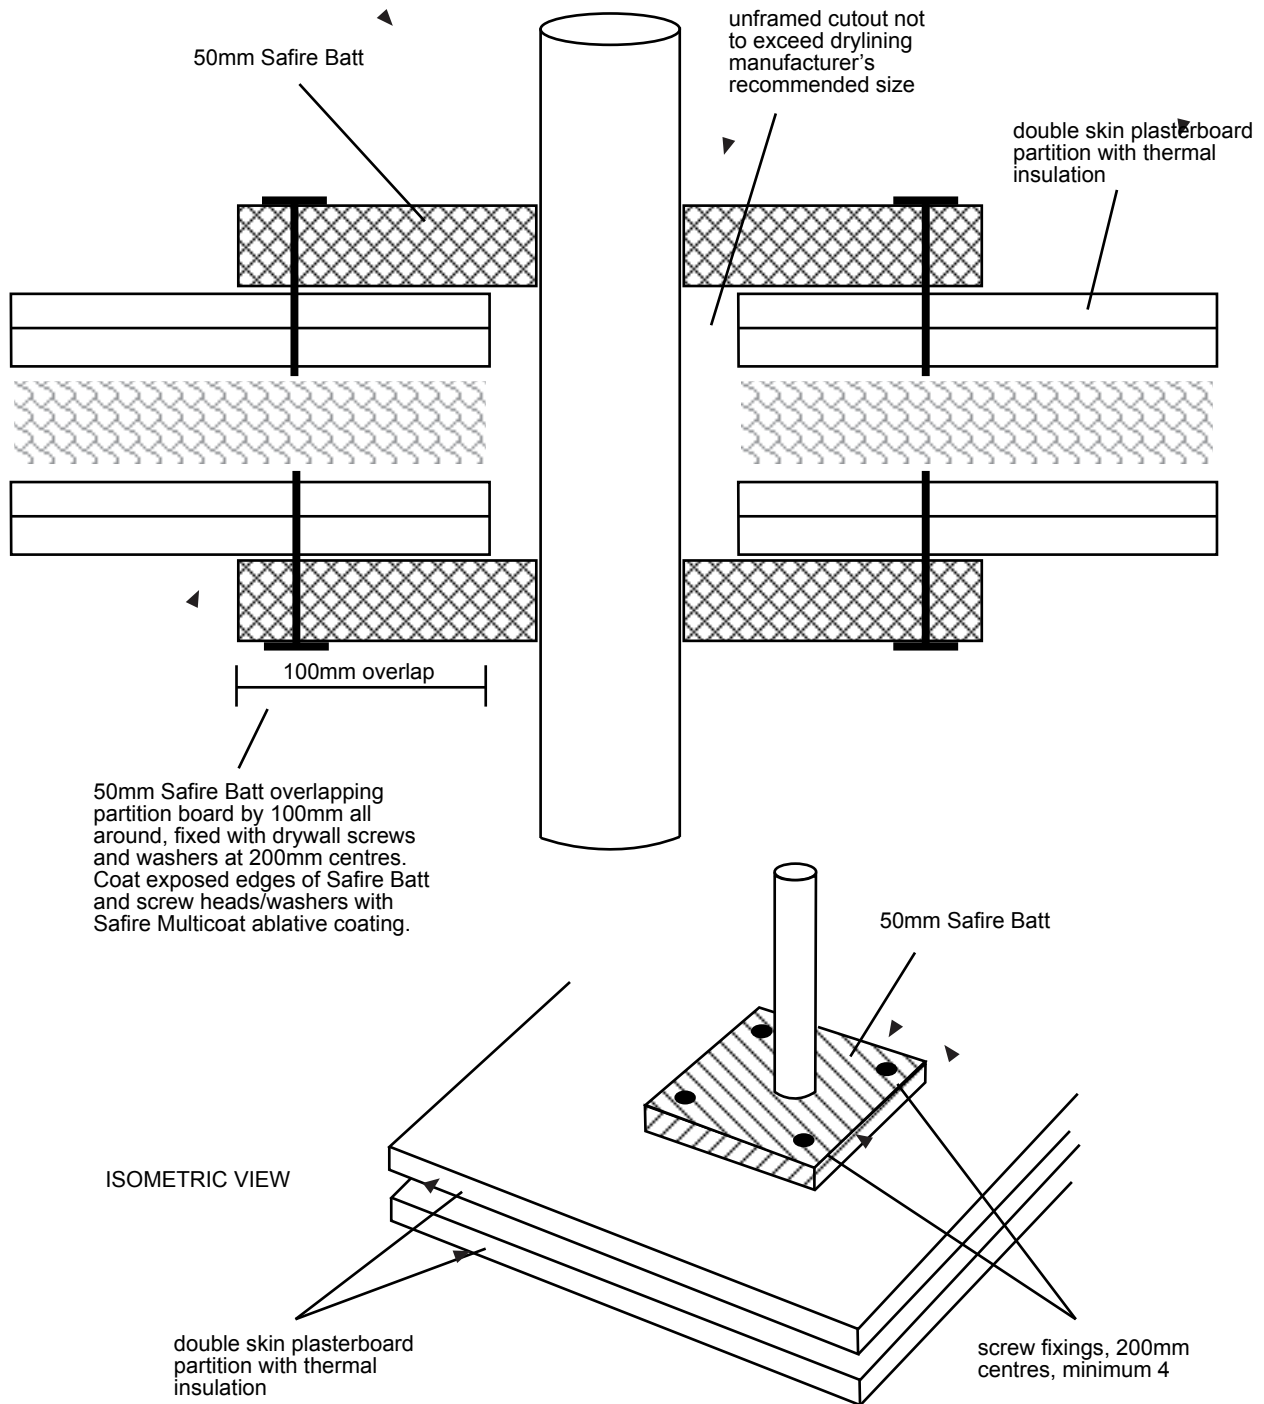

SAFIRE BATTS - pattress fit for plasterboard partitions

Fireus Ltd.

Unit 6 Thetis Road, Lune Industrial Estate, Lancaster, LA1 5QP

Tel. 01524 388898 | Fax. 01524 383724 | Email. info@fireus.co.uk | Web. www.fireus.co.uk