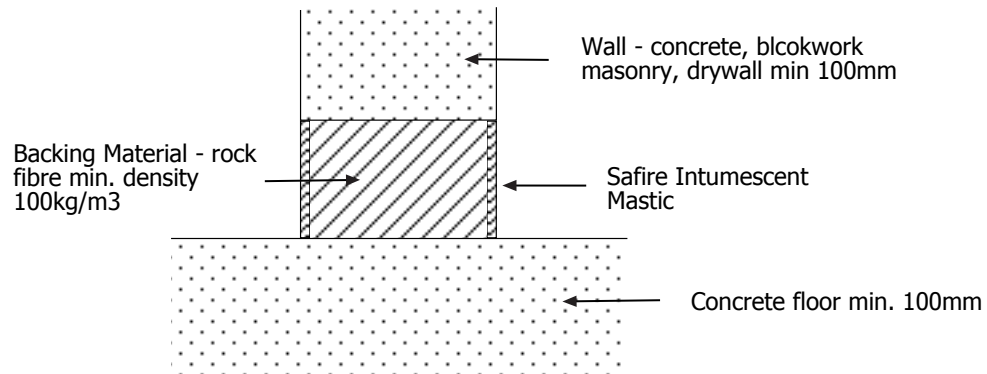

SAFIRE INTUMESCENT MASTIC - wall/floor/ceiling joints

SECTION

PLAN

Fireus Ltd.

Unit 6 Thetis Road, Lune Industrial Estate, Lancaster, LA1 5QP

Tel. 01524 388898 | Fax. 01524 383724 | Email. info@fireus.co.uk | Web. www.fireus.co.uk