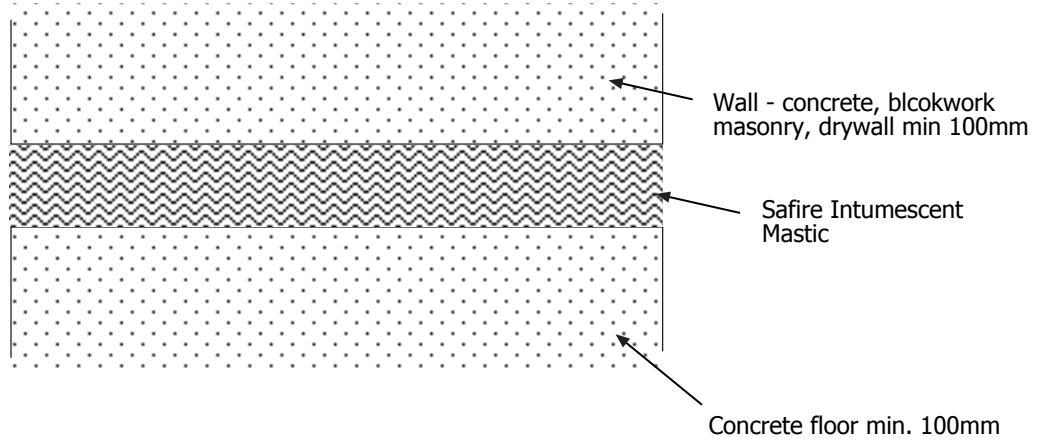

SAFIRE INTUMESCENT MASTIC - wall/floor/ceiling joints

SECTION

PLAN

Fireus Ltd.

Unit 6 Thetis Road, Lune Industrial Estate, Lancaster, LA1 5QP

Tel. 01524 388898 | Fax. 01524 383724 | Email. info@fireus.co.uk | Web. www.fireus.co.uk